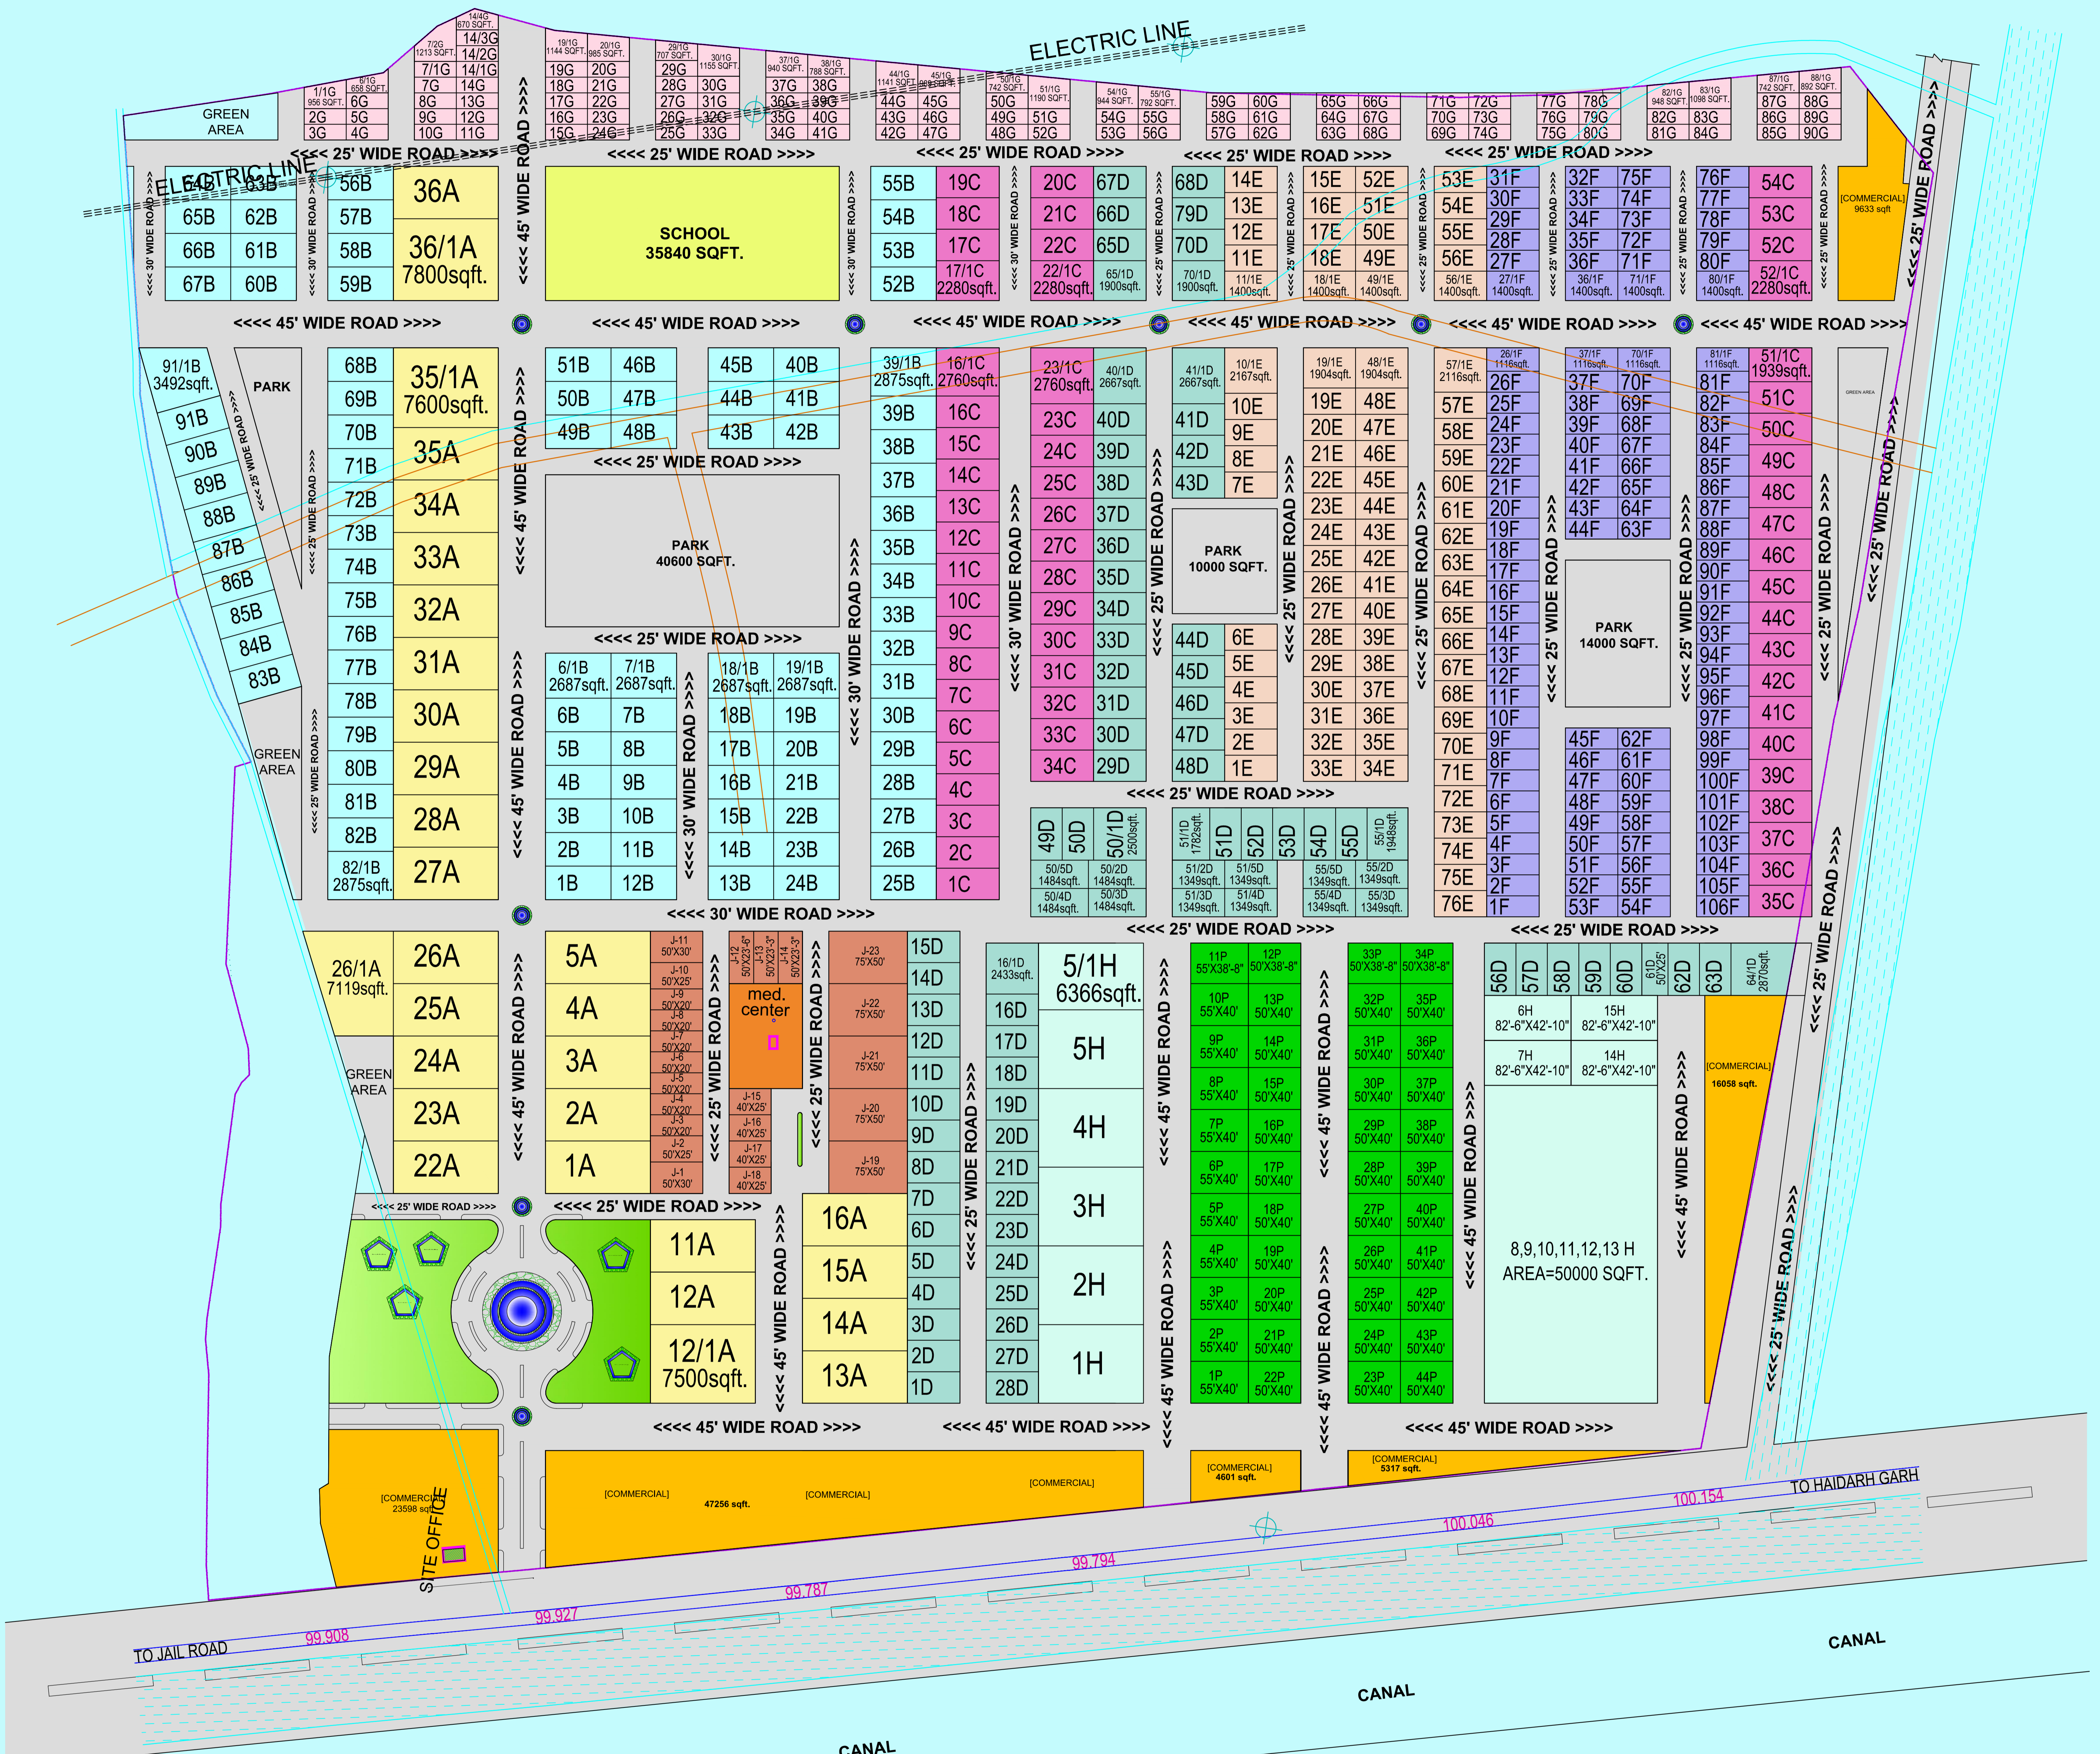

# BRIGHT FUTURE CITY

## SITE PLAN

BRIGHT FUTURE CITY				
TYPE	PLOT SIZE	PLOT AREA (SQFT.)	NO.	SHOW
A	50'X100'	5000	31	
B	32'X62'-6"	2000	91	
C	30'X60'	1800	54	
D	30'X50'	1500	70	
E	25'X50'	1250	76	
F	20'X50'	1000	106	
G	15'X40'	600	93	
H			15	
J			23	
P			44	
OTHERS AREA PLOTS			80	